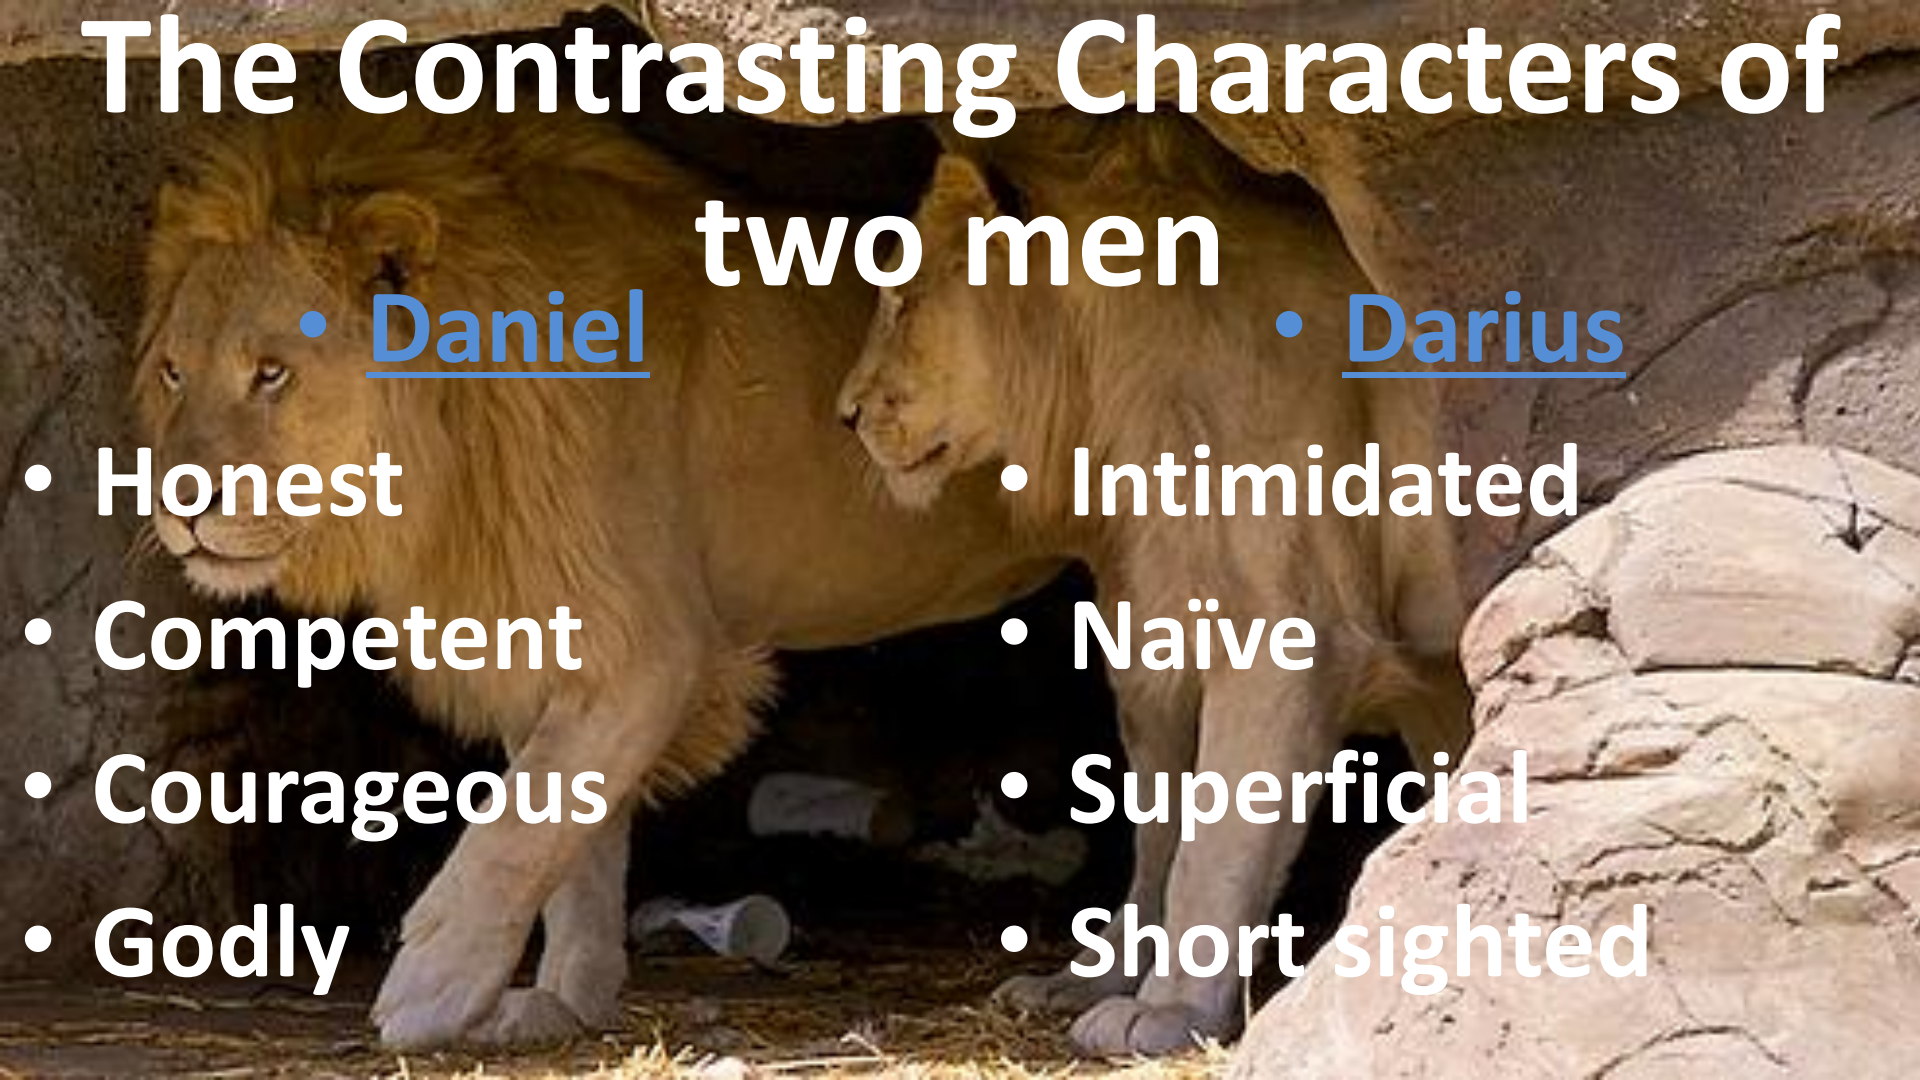

The Contrasting Characters of two men

• Daniel

• Darius

- Honest
- Competent
- Courageous
- Godly

- Intimidated
- Naïve
- Superficial
- Short sighted